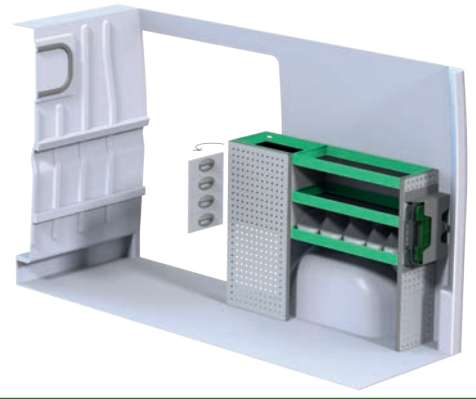

Art.No	LxDxH	Kg	Hr.	€
F45023	1372x300x1000 mm	48	3,2	890,25