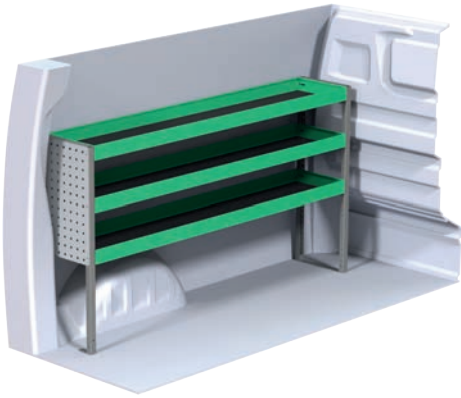

# Peugeot Expert L1H1

Recommended retail prices valid from 2018-01-01 until further notice. Mounting and VAT is excluded.  
Suggested hours is the recommended mounting time for experienced retailers.

Art.No	LxDxH	Kg	Hr.	€
F41800	1632x300x890 mm	26	2,1	503,25