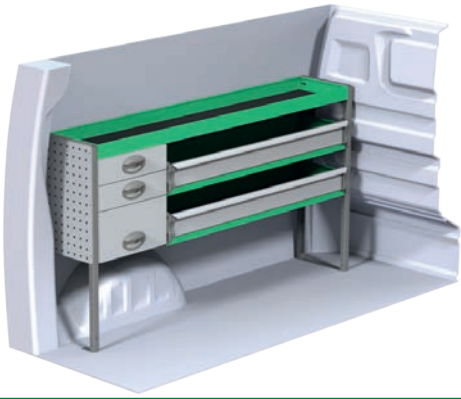

Art.No	LxDxH	Kg	Hr.	€
F41802	1632x300x890 mm	40	2,8	765,00