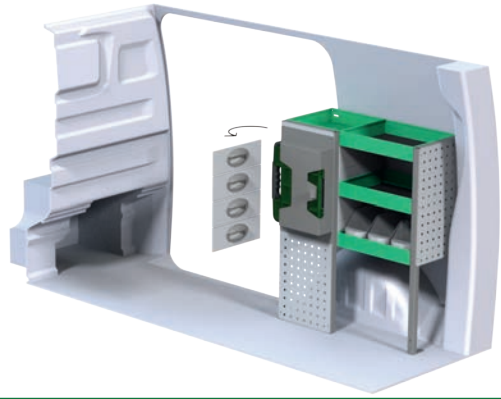

Art.No	LxDxH	Kg	Hr.	€
F41803	724x300x890 mm	36	3,2	789,00