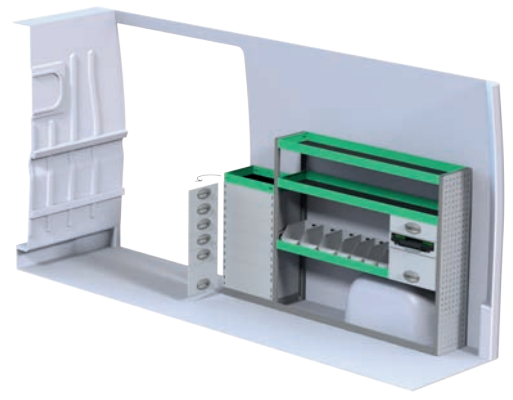

Art.No	LxDxH	Kg	Hr.	€
F45063	1924x300x1220 mm	76	3,5	1 411,50