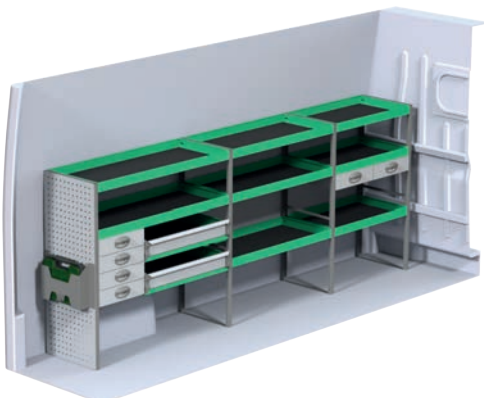

Art.No	LxDxH	Kg	Hr.	€
F45062	3086x470x1220 mm	116	5,2	1 800,00