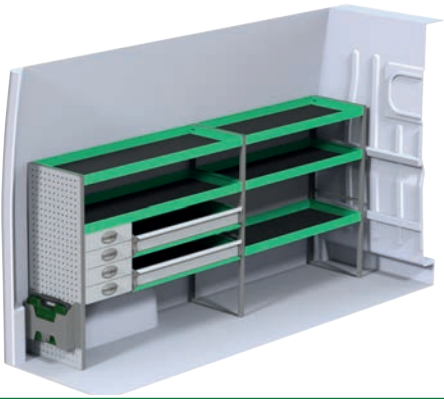

Art.No	LxDxH	Kg	Hr.	€
F45042	2747x470x1220 mm	94	3,9	1 452,00