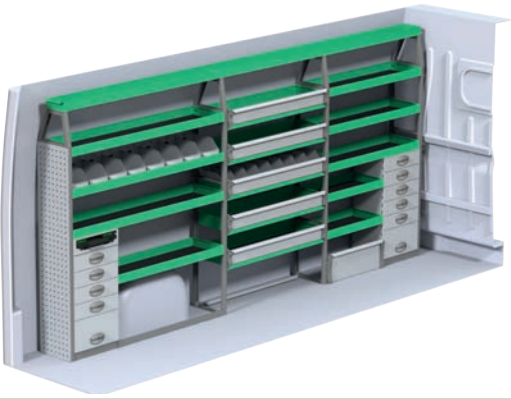

Art.No	LxDxH	Kg	Hr.	€
F45084	3512x300x1735 mm	168	8,6	3 252,75