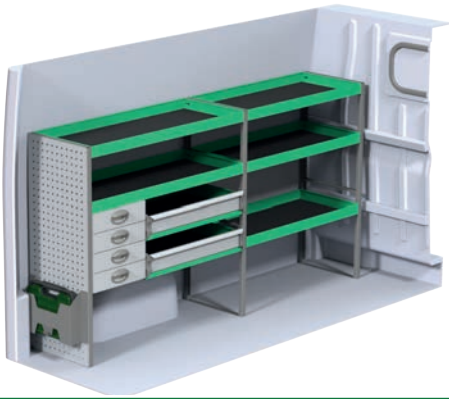

Art.No	LxDxH	Kg	Hr.	€
F45022	2355x470x1220 mm	86	3,9	1 357,00