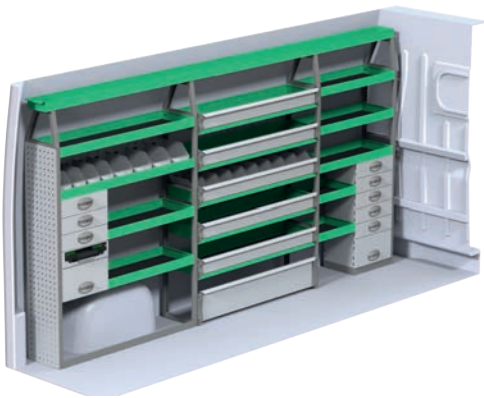

Art.No	LxDxH	Kg	Hr.	€
F45064	3265x300x1735 mm	159	8,5	3 101,55