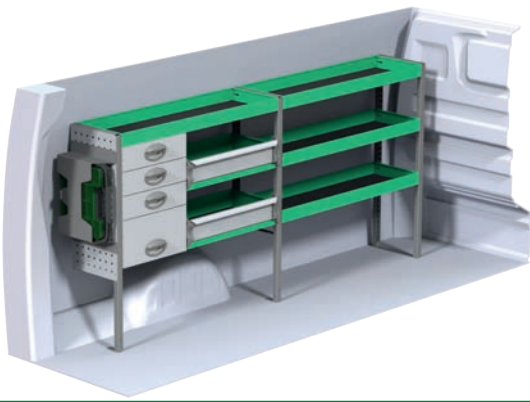

Art.No	LxDxH	Kg	Hr.	€
F41862	2090x300x1000 mm	57	4,0	1 118,50