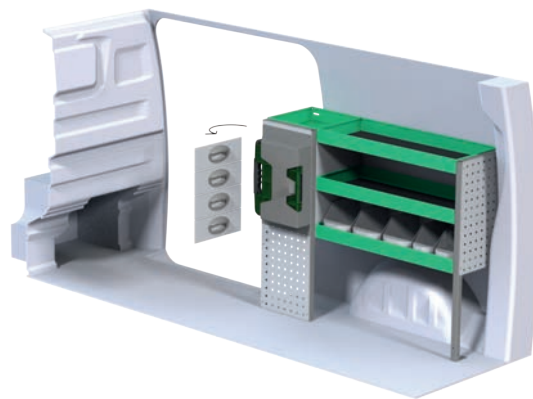

Art.No	LxDxH	Kg	Hr.	€
F41833	1116x300x890 mm	40	3,2	840,25