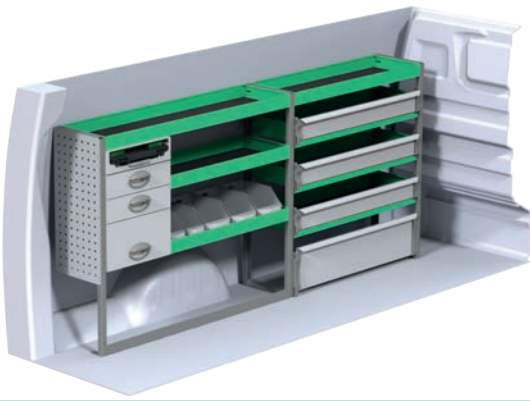

Art.No	LxDxH	Kg	Hr.	€
F41864	2179x300x1000 mm	49	4,0	1 308,75