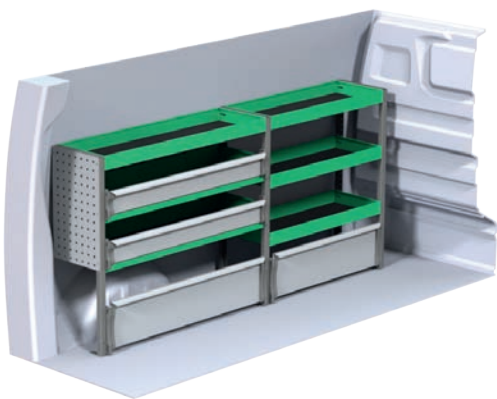

Art.No	LxDxH	Kg	Hr.	€
F41832	1878x300x890 mm	41	3,7	773,75