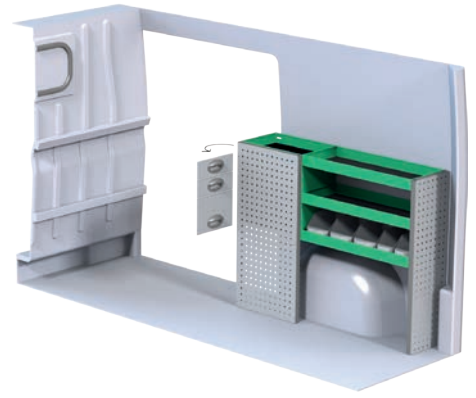

# Peugeot Boxer L1H1

Recommended retail prices valid from 2018-01-01 until further notice. Mounting and VAT is excluded.  
Suggested hours is the recommended mounting time for experienced retailers.

Art.No	LxDxH	Kg	Hr.	€
F45020	2270x470x1220 mm	57	2,5	823,75