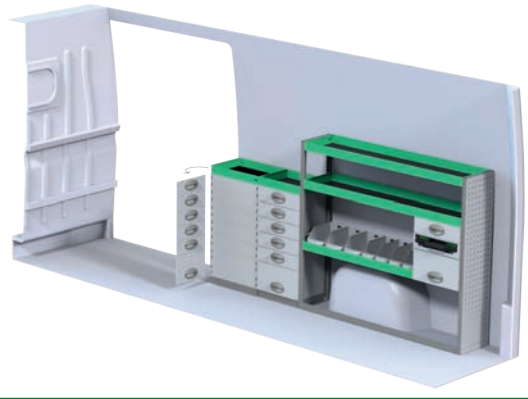

Art.No	LxDxH	Kg	Hr.	€
F45083	2316x300x1220 mm	103	4,8	1 953,25