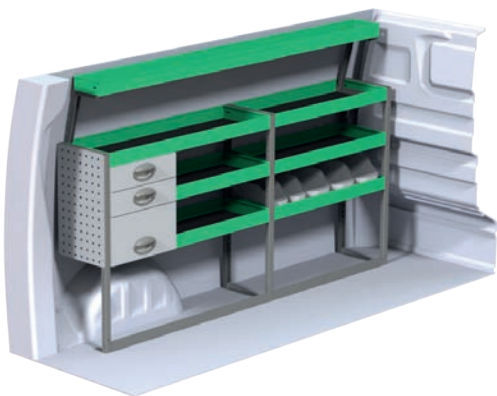

Art.No	LxDxH	Kg	Hr.	€
F41834	1878x300x890 mm	54	3,9	1 098,65