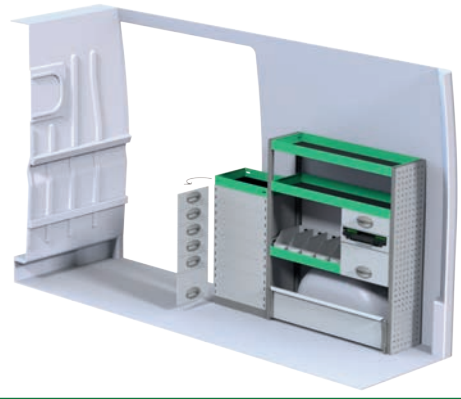

Art.No	LxDxH	Kg	Hr.	€
F45043	1532x300x1220 mm	73	3,7	1 360,75