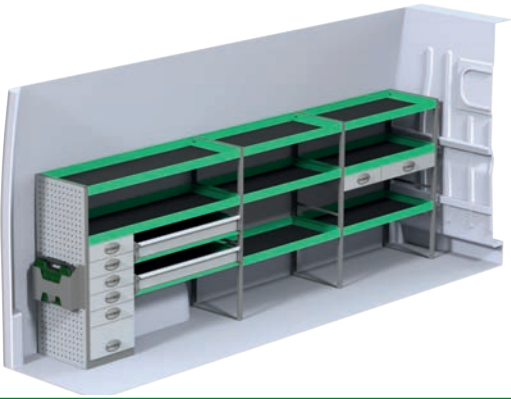

Art.No	LxDxH	Kg	Hr.	€
F45082	3597x470x1220 mm	139	5,5	2 144,75